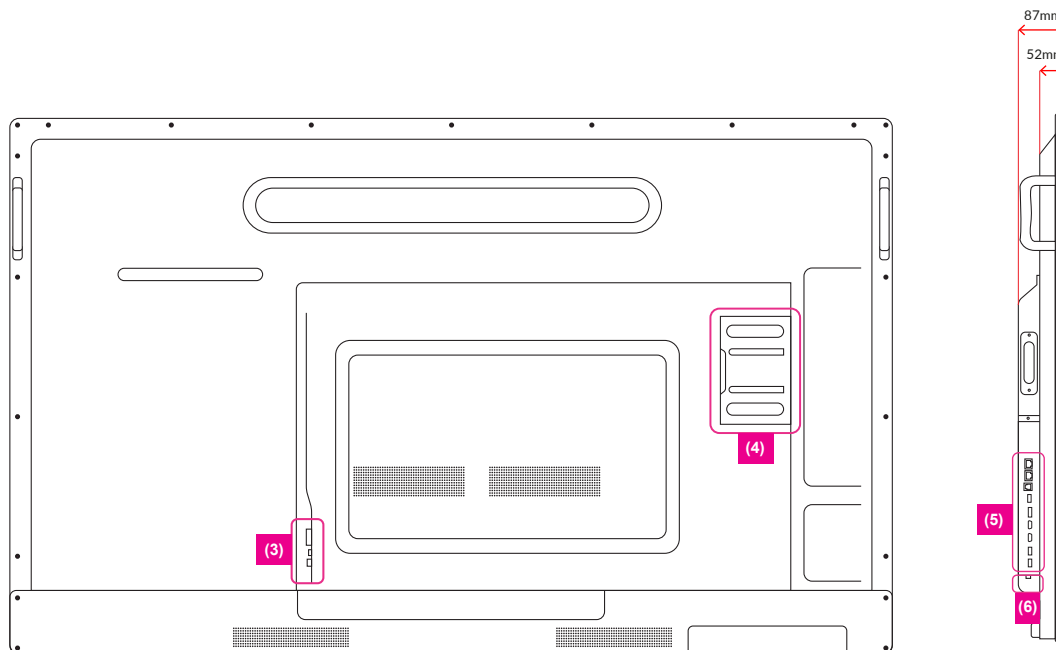

OTHER

Built-In Functionality:	Integrated App Suite provides whiteboard and presentation environment with ability to draw/annotate over any input source. Save and share drawings/notes to USB or wireless clients. Web browser, Media player, Office suite.
Screen Sharing:	Wireless screen casting/sharing to and from Windows, Mac, iOS, Android, Chrome OS and Linux Clients. Supports AirPlay
Front Panel Controls:	Power On/Off 5-Function keys for Android, Source, Volume Up/Down,
OSD Touch Controls:	On-screen Touch Interface for Android Navigation (Home/Back etc.), Source Select, Audio & Picture Controls
OSD Language:	English/French/German/Italian/Dutch/Danish/Portugese/Greek/Norwegian/Polish/Romanian/Cestina/Russian/Swedish Turkish/Arabic/Suomi/Chinese (Traditional)/Chinese (Simplified)/Japanese/Korean
Safety Standard:	CE, FCC, RoHS
Power Supply:	AC100-240V 50/60 Hz Standby Power Consumption ≤ 0.5 W Total 380W (excluding OPS)
Operating Temperature:	0 ~ 40°C, 20% to 80% RH (no condensation)
Storage Temperature:	- 10 ~ 60°C, 10% ~ 80% RH (no condensation)

TECHNICAL SPECIFICATIONS

75" Tango Touchscreen (TT75 V4)

1. Front Panel Connectivity
2. IR Sensor and Front Panel Controls
3. AC In and Main Power Switch
4. OPS Slot
- 5 & 6. Rear Panel Connections

DIMENSIONS & WEIGHT

Unit Dimensions: W:1722 x H:1034 x D:87mm (± 5mm)

VESA Mount: 800 x 400 (mm), M8 Screw

Net Weight: 54.5 Kg

Gross Weight: 65 Kg

Specifications are believed to be correct at time of publishing, however all specifications are subject to change without prior notice.